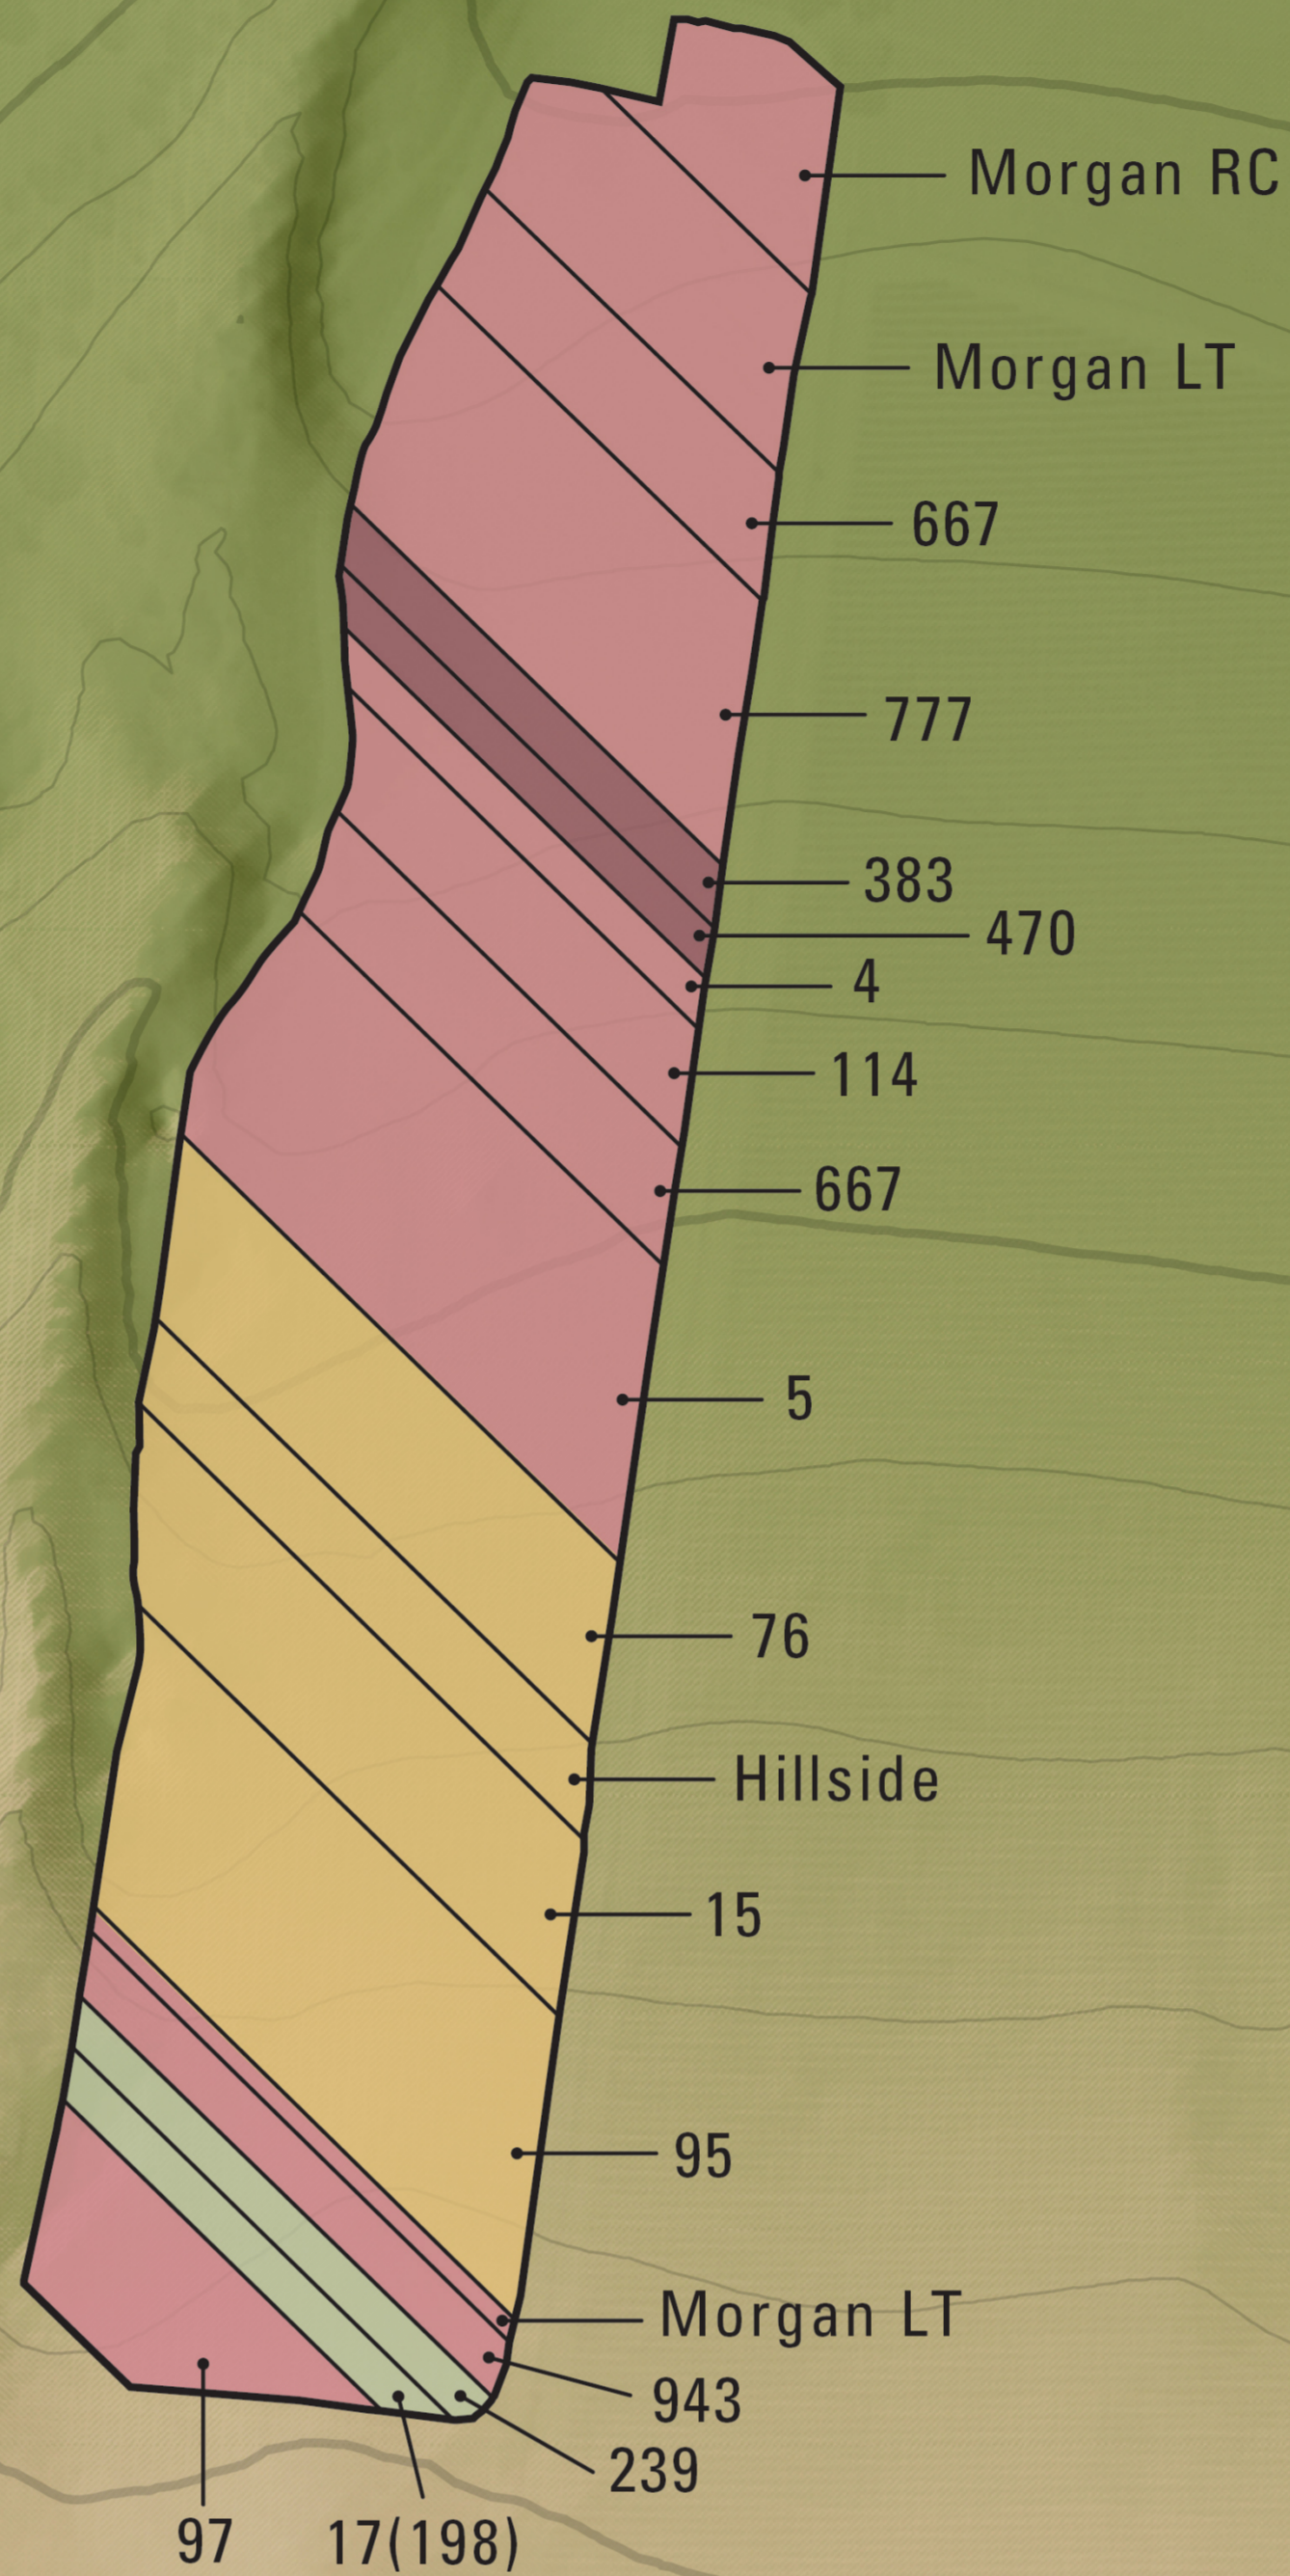

CLONES of the DOUBLE L VINEYARD

600 ft

500 ft

400 ft

300 ft

200 ft

	Pinot Noir - 27.99 ac
	Syrah - 1.06 ac
	Chardonnay - 18.45 ac
	Riesling - 1.02 ac

Blocks by variety - 48.52 total acres

MORGAN