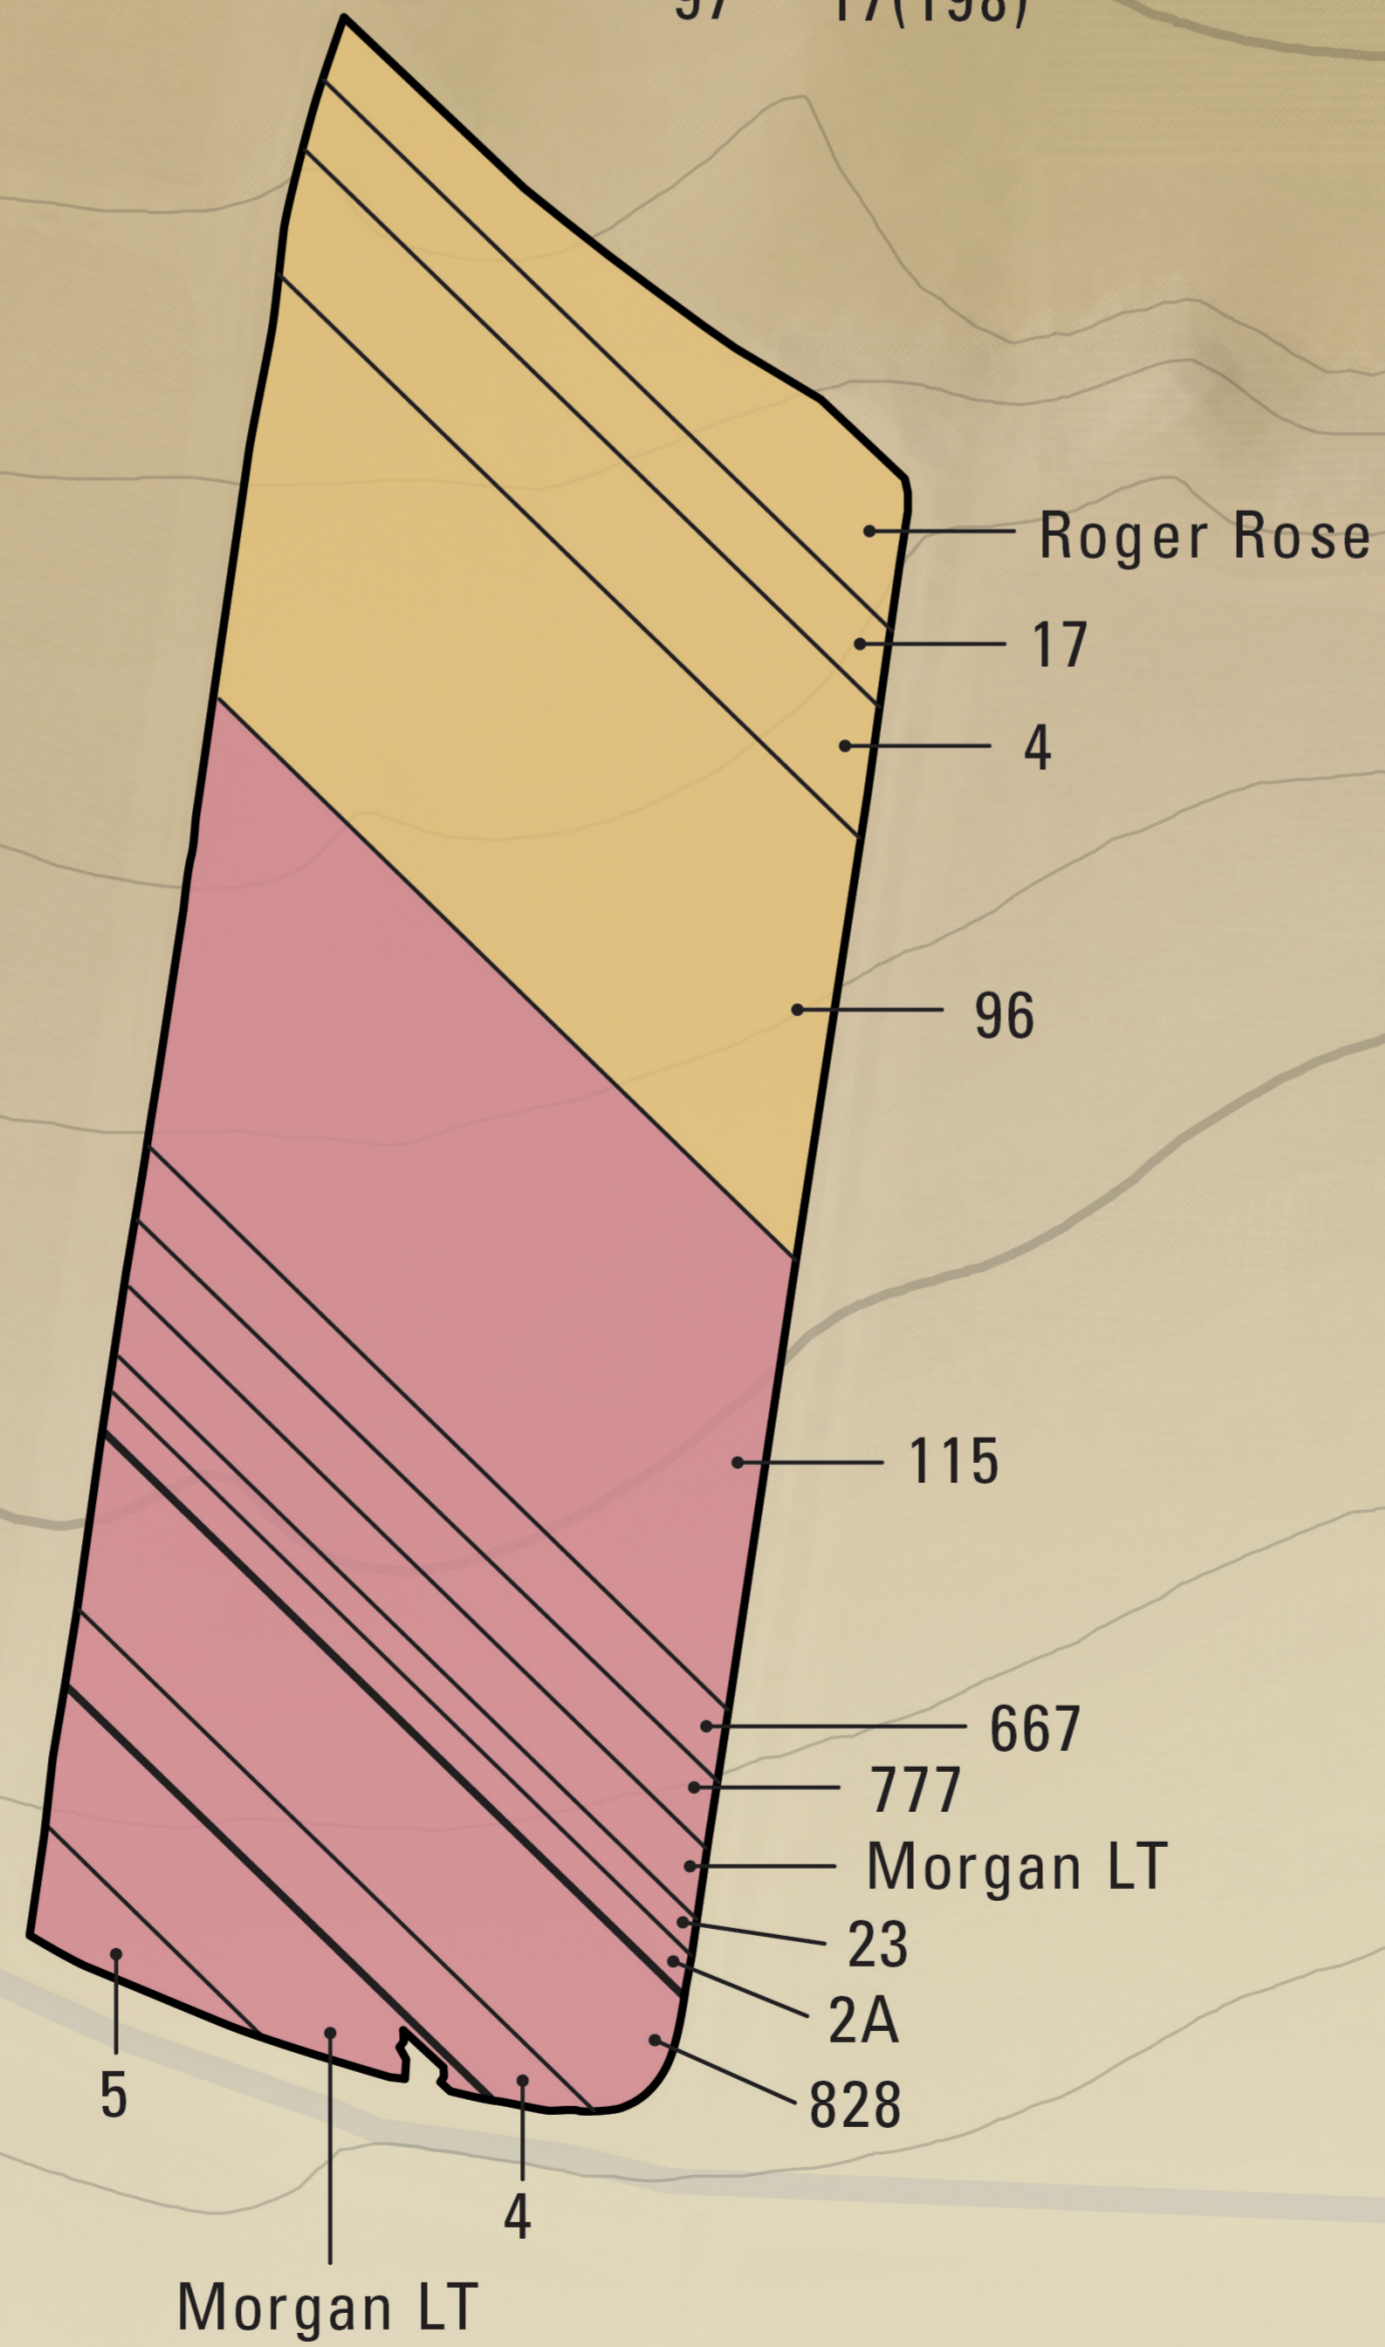

CLONES of the DOUBLE L VINEYARD

600 ft

500 ft

400 ft

300 ft

200 ft

	Pinot Noir - 27.99 ac
	Syrah - 1.06 ac
	Chardonnay - 18.45 ac
	Riesling - 1.02 ac

Blocks by variety - 48.52 total acres

MORGAN